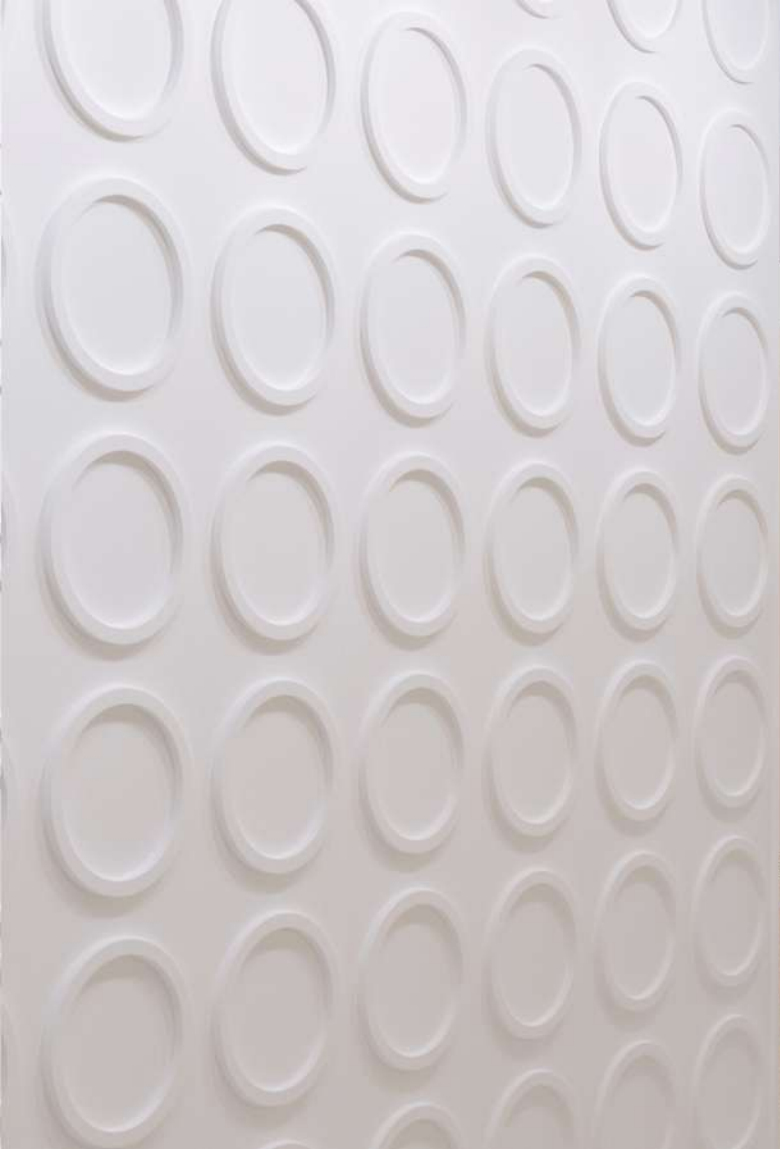

## PIXEL

size 600x600 mm  
23.6x23.6 inch

thickness 25 mm  
1.0 inch

weight 5.1 kg  
11.2 lbs

material gypsum

retail pack 4 pcs

BeautyWalls.com

RINGS