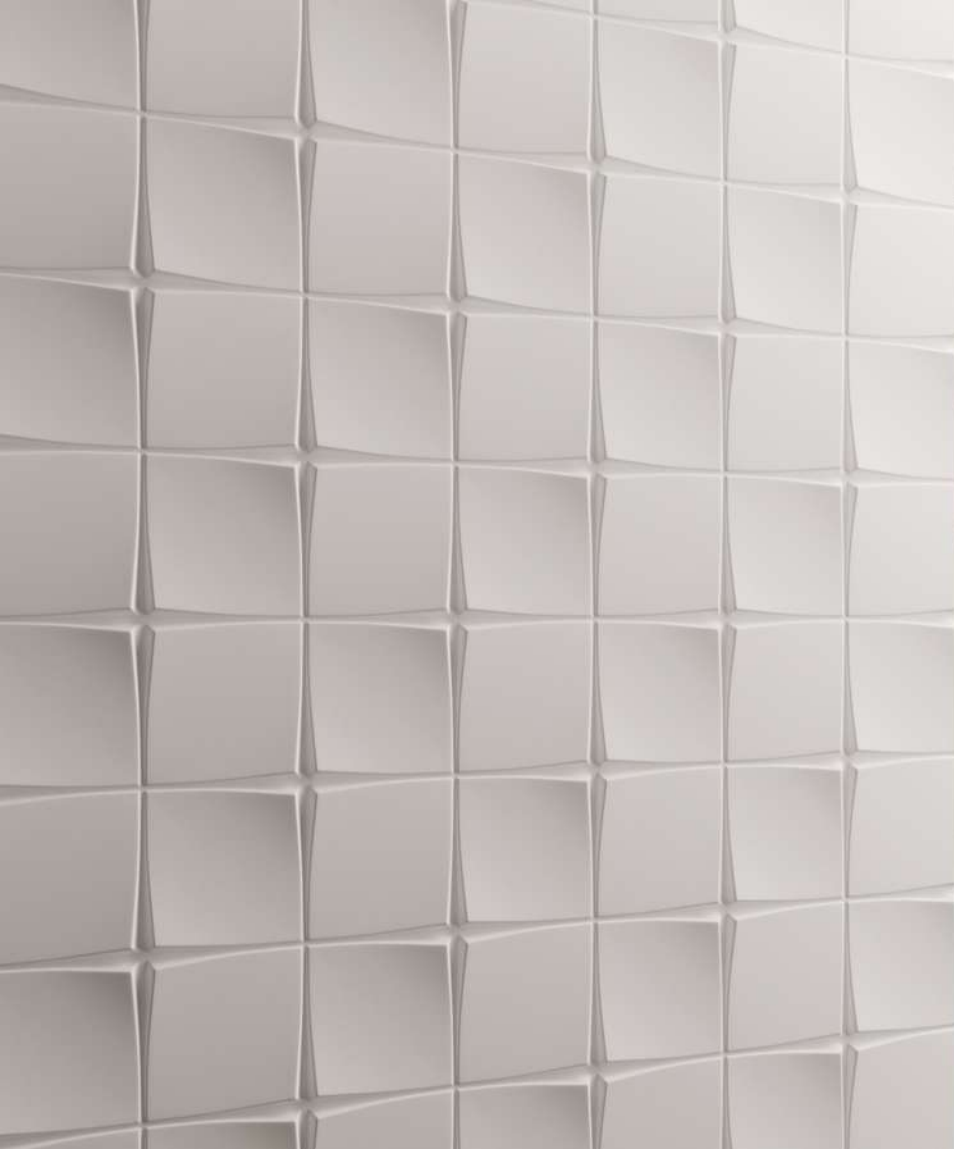

size 600x600 mm  
23.6x23.6 inch

thickness 25 mm  
1.0 inch

weight 3.9 kg  
8.6 lbs

material gypsum

retail pack 4 pcs

BeautyWalls.com

CRACKS

size 600x600 mm  
23.6x23.6 inch